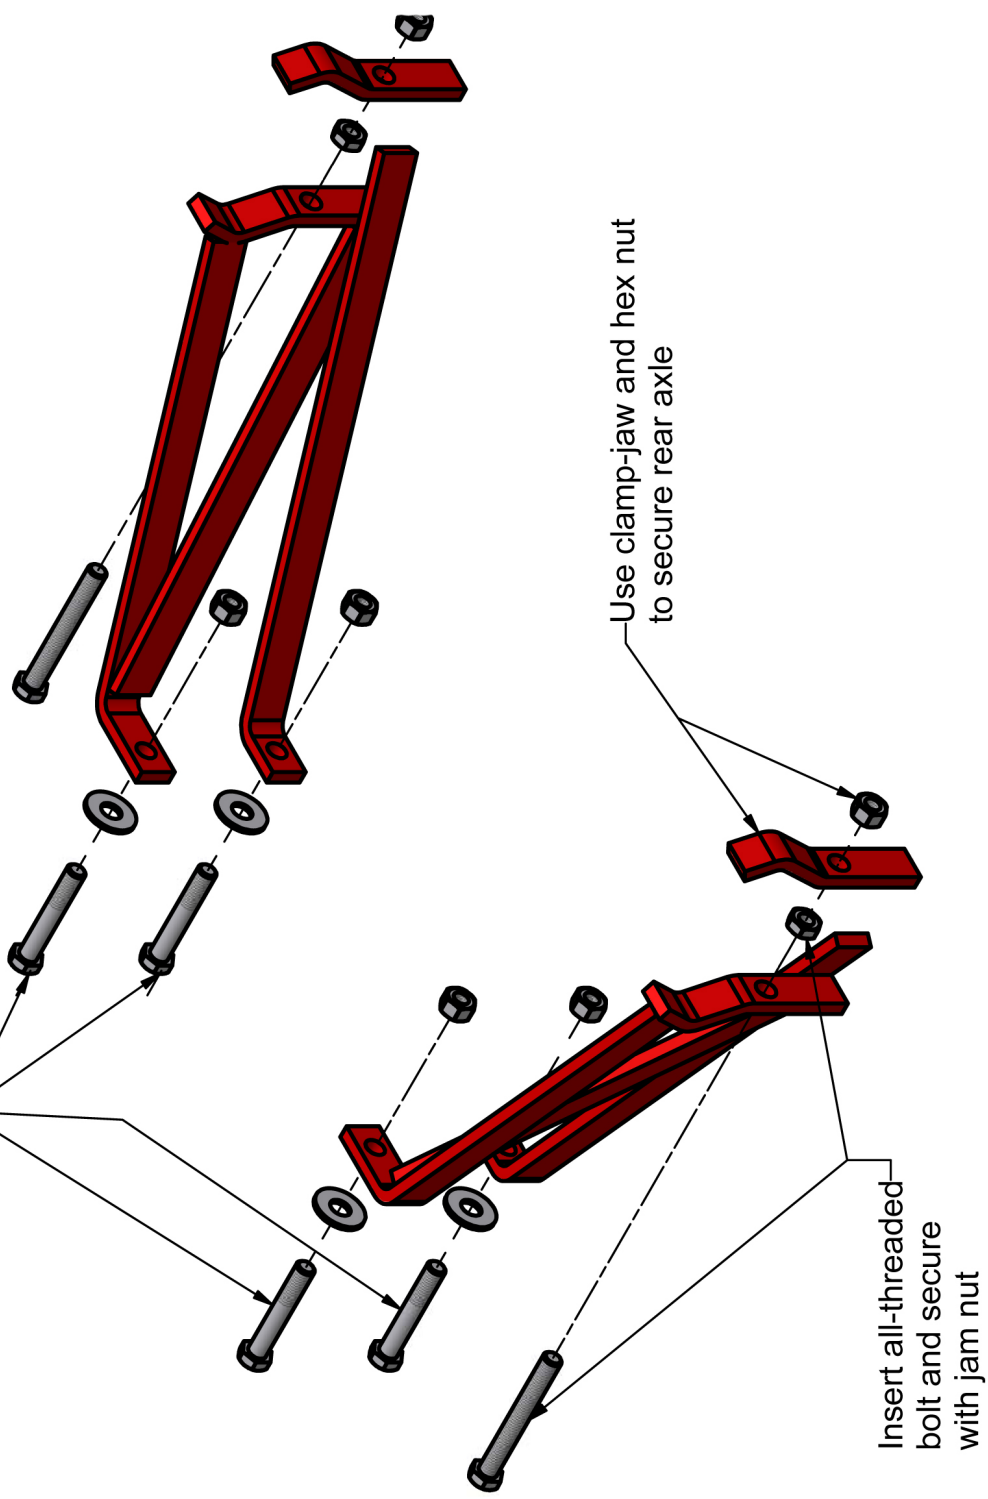

Engine Stand Axle Adapter Assembly

Adjust engine stand to accept Rear Axle Service Support.
Adjust width to accommodate differential housing.

STOP
IF FOR ANY REASON PARTS ARE MISSING DUE TO SHIPPING
PLEASE CALL: 1-800-568-7423 EXT 188