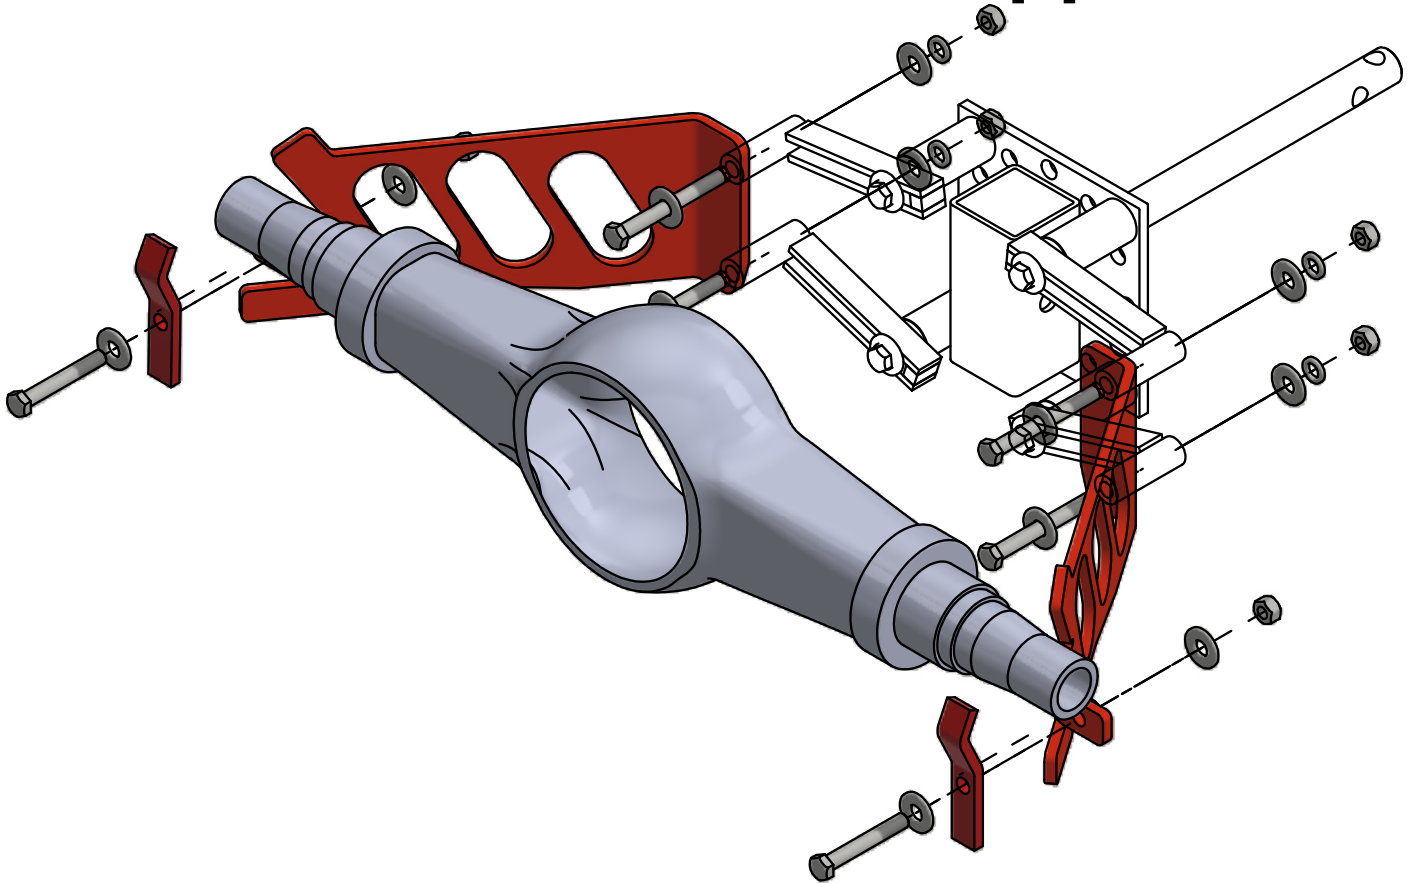

## Rear Axle Service Support

Parts List			
ITEM	QTY	PART NUMBER	TITLE
1	12	M270550	Flat Washer 1/2
2	6	M270563	Lock Washer 1/2
3	1	REA-P0030	REAR AXLE ADAPTER
4	1	REA-P0030_L	REAR AXLE ADAPTER
5	4	M270135	HHCS 1/2-13x4-1/2
6	6	M270215	Hex Nut 1/2-13 UNC
7	2	REA-P0001	CLAMP-AXLE
8	1	MainAxle	(NOT PROVIDED)
9	2	M270113	HHCS 1/2-13x3-1/2