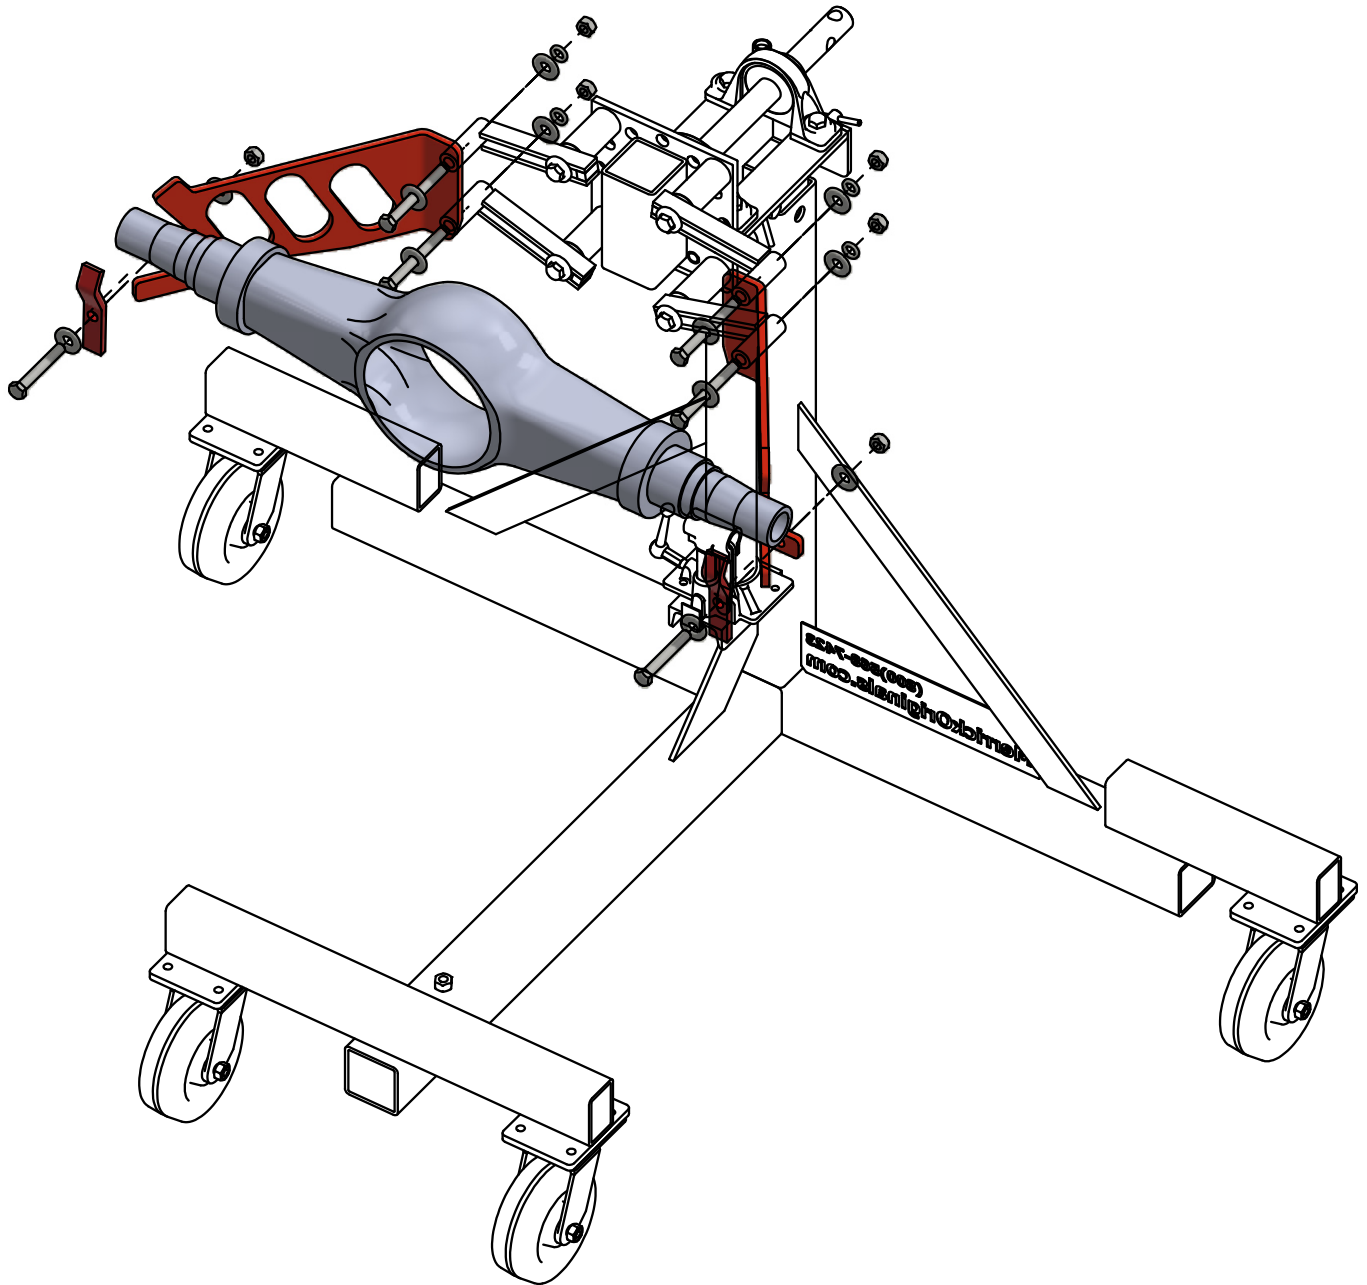

# AUTO DOLLY

## Rear Axle Service Support

**STOP**  
**IF FOR ANY REASON PARTS ARE MISSING DUE TO SHIPPING**  
**PLEASE CALL: 1-800-568-7423 EXT 188**